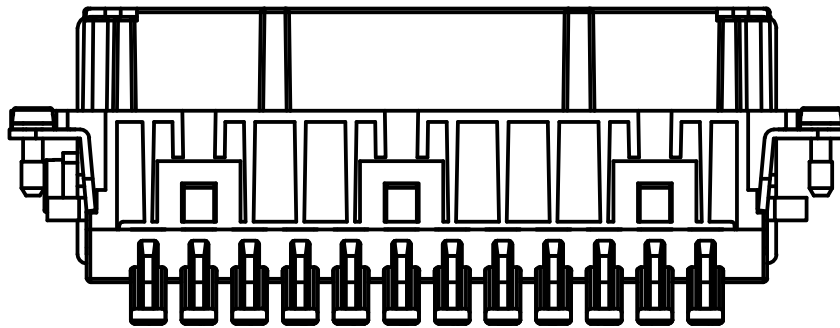

Diritti riservati All rights reserved

Date 15/01/08	CSHF 24 N SQUICH female insert, spring, 24P 16A 500V	Scale	
Sign. T.Tedeschi		1:1	