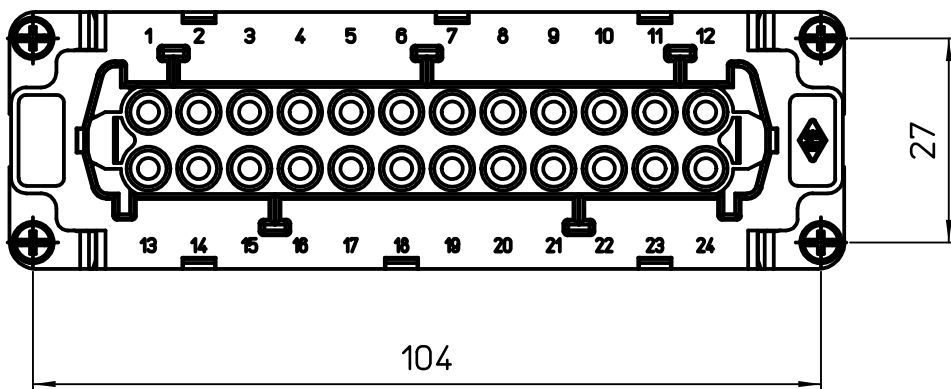

Diritti riservati All rights reserved

Date 15/01/08	CSHF 24 N SQUICH female insert, spring, 24P 16A 500V	Scale	
Sign. T.Tedeschi		1:1	