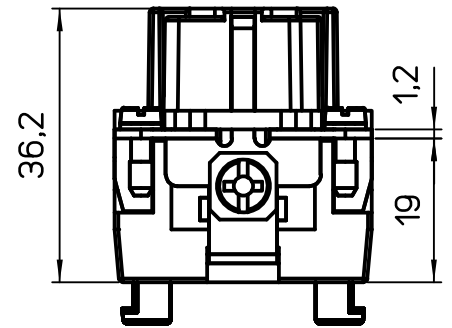

Diritti riservati All rights reserved

Date 15/01/08	CSHF 24 N SQUICH female insert, spring, 24P 16A 500V	Scale	
Sign. T.Tedeschi		1:1	