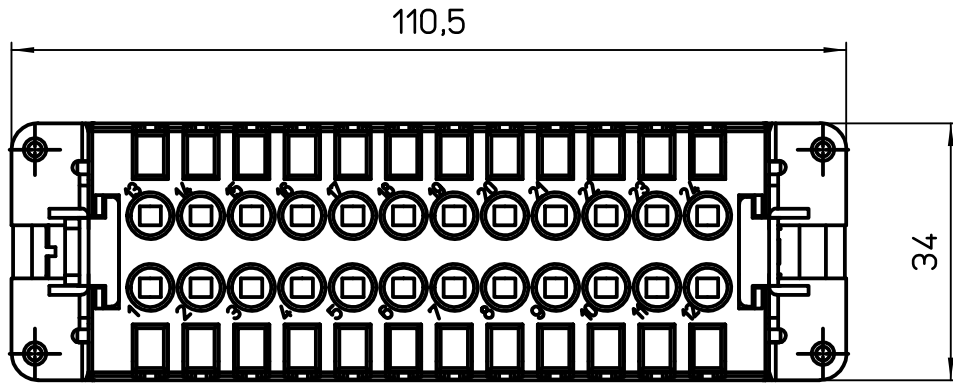

Diritti riservati All rights reserved

Date 15/01/08	CSHF 24 N SQUICH female insert, spring, 24P 16A 500V	Scale	
Sign. T.Tedeschi		1:1	